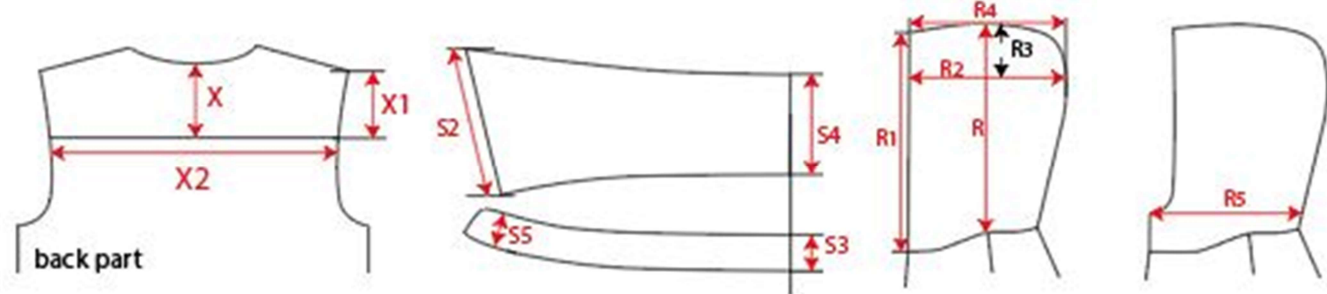

ORDER	SEASON	CLIENT	BRAND
	FW22	n/a	Urban Classics
STYLE CODE	STYLE NAME	GENDER	SUPPLIER
TB5597	Light Parka	Male	72503

Woven Shirts/Blouses Standard Sketches

Woven Shirts/Blouses Detailed Sketches

Style Measurement View for Client

ORDER	SEASON	CLIENT	BRAND
	FW22	n/a	Urban Classics
STYLE CODE	STYLE NAME	GENDER	SUPPLIER
TB5597	Light Parka	Male	72503

Basic Measurement Chart 06 XS-6XL Men blanco MC Tops Men XS-6XL Base Size **M**

-	Measurements (values)	S	M	L	XL	XXL	3XL	4XL	5XL	Tol. +/-	Comment
M	front length from HSP	94,0	96,0	98,0	100,0	102,0	103,0	104,0	105,0	1,0	
A	1/2 chest width	61,0	64,0	67,0	70,0	73,0	77,5	82,0	86,5	1,0	
D	1/2 hem width	61,0	64,0	67,0	70,0	73,0	77,5	82,0	86,5	1,0	
F	sleeve length from shoulder (set in)	68,6	69,0	69,4	69,8	70,2	70,6	71,0	71,4	1,0	