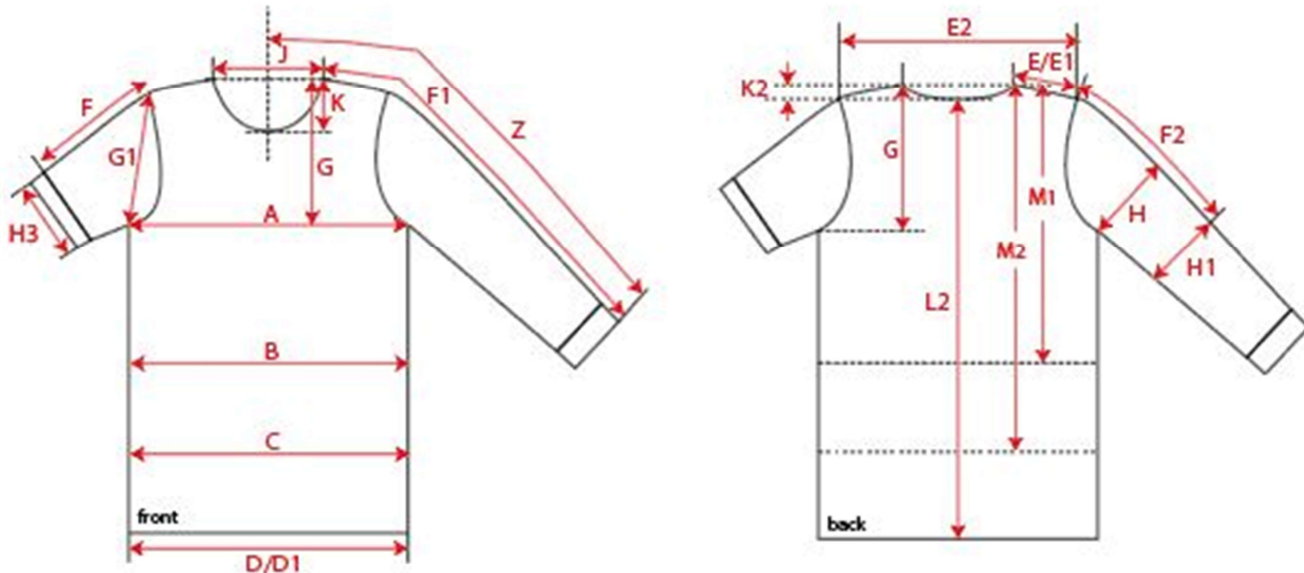

ORDER	SEASON	CLIENT	BRAND
	FW22	n/a	Urban Classics
STYLE CODE	STYLE NAME	GENDER	SUPPLIER
TB5597	Light Parka	Male	72503

Woven Shirts/Blouses Standard Sketches

Woven Shirts/Blouses Detailed Sketches

Style Measurement View for Client

ORDER	SEASON	CLIENT	BRAND
	FW22	n/a	Urban Classics
STYLE CODE	STYLE NAME	GENDER	SUPPLIER
TB5597	Light Parka	Male	72503

Basic Measurement Chart 06 XS-6XL Men blanco MC Tops Men XS-6XL Base Size **M**

-	Measurements (values)	S	M	L	XL	XXL	3XL	4XL	5XL	Tol. +/-	Comment
M	front length from HSP	94,0	96,0	98,0	100,0	102,0	103,0	104,0	105,0	1,0	
A	1/2 chest width	61,0	64,0	67,0	70,0	73,0	77,5	82,0	86,5	1,0	
D	1/2 hem width	61,0	64,0	67,0	70,0	73,0	77,5	82,0	86,5	1,0	
F	sleeve length from shoulder (set in)	68,6	69,0	69,4	69,8	70,2	70,6	71,0	71,4	1,0	